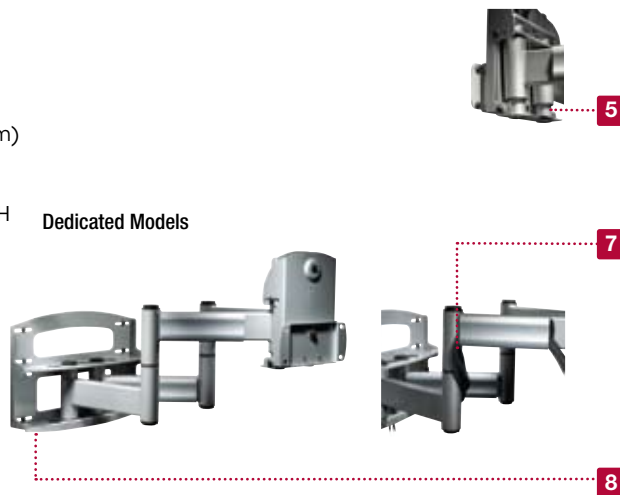

Articulating Dual Wall Arm with Vertical Adjustment

For 42" to 71" (107-180 cm) LCD and Plasma Screens

1. Arm extends up to 29.3" (744 mm) from wall (plus thickness of adapter plate)
2. Up to 180° swivel
3. +10/-5° of tilt
4. ±7° roll to level screen horizontally
5. ±1" (25 mm) vertical adjustment located within reach behind screen
6. Universal models accommodate 42" to 60" (107-152 cm) screens with mounting holes up to 28.7"W x 17.05"H (729 x 433 mm)
7. Includes mesh cord sheath and cable ties to neatly manage cables and cords
8. 3 horizontal arm positions at 2.6" (66 mm) centers for flexible lateral screen placement

Universal Models

Dedicated Models

For expanded product information and technical data visit www.peerlessmounts.com

TECHNICAL DRAWINGS

MODELS

Universal Models: 42" to 60" (107-152 cm) screens

Includes theft resistant hardware for attaching screen to mount

SCREEN ADAPTER

Mounting pattern

Universal Models: 28.7" W x 17.05" H
 (729 x 433 mm)

Dedicated Models: Requires screen-specific adapter to be purchased separately

SPECIFICATIONS

Distance from wall

Universal Models: 5.6"-30.4" (142-772 mm)

Dedicated Models: 4.5"-29.3" (114-744 mm)

Tilt | Swivel | Roll

+10/-5° | ±45° | ±7°

Max load

200 lb (90 kg)

Product Dimensions (W x H x D)

Universal Models: 33.5" x 21.67" x 5.6"-30.4"
 (850 x 550 x 142-772 mm)