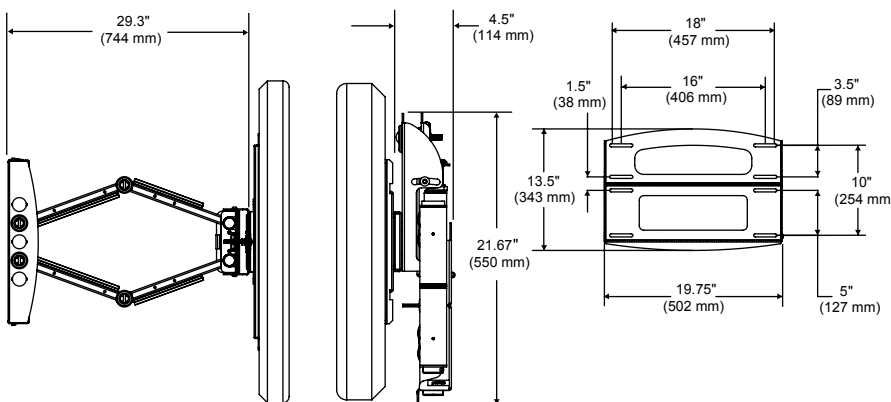

TECHNICAL DRAWINGS

MODELS

Universal Models: 42" to 60" (107-152 cm) screens

Includes theft resistant hardware for attaching screen to mount

PLAV70-UNL Black
PLAV70-UNL-S Silver

Includes standard hardware (hex or Phillips) for attaching screen to mount

PLAV70-UNLP Black
PLAV70-UNLP-S Silver
PLAV70-UNLP-GB High gloss black
PLAV70-UNLP-GS High gloss silver

Dedicated Models: 42" to 71" (107-180 cm) screens

Includes theft resistant hardware for attaching screen to mount
Screen Adapter Purchased Separately*

PLAV70 Black
PLAV70-S Silver

* Dedicated adapter plates come in flat black and include security fasteners

SCREEN ADAPTER

Mounting pattern

Universal Models: 28.7" W x 17.05" H
(729 x 433 mm)

Dedicated Models: Requires screen-specific adapter to be purchased separately

SPECIFICATIONS

Distance from wall

Universal Models: 5.6"-30.4" (142-772 mm)

Dedicated Models: 4.5"-29.3" (114-744 mm)

Tilt | Swivel | Roll

+10/-5° | ±45° | ±7°

Max load

200 lb (90 kg)

Product Dimensions (W x H x D)

Universal Models: 33.5" x 21.67" x 5.6"-30.4"
(850 x 550 x 142-772 mm)

Dedicated Models: 19.75" x 21.67" x 4.5"-29.3"
(502 x 550 x 114-744 mm)

Mounting Surfaces

Wood stud, concrete and metal stud
(Metal stud accessory required)

Ship Weight

Universal Models: 72.4 lb (32.9 kg)

Dedicated Models: 58.5 lb (26.5 kg)

CERTIFICATIONS

RoHS

ACCESSORIES

WSP716: (Triple stud on 16" centers)
Metal Stud Wall Plate ..... pg# 126

WSP724: (Triple stud on 16"-24" centers)
Metal Stud Wall Plate ..... pg# 126

To verify mount compatibility with any LCD, plasma or projector model use MountFinder™ at www.peerlessmounts.com

CLICK: www.peerlessmounts.com

CALL: 800.865.2112

FAX: 708.865.2941