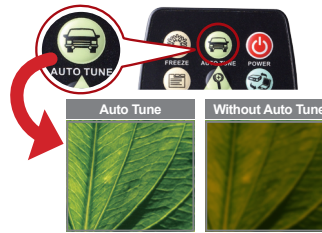

No Reflection

Reflection

Anti-Reflection

With the Lumens™ side lamp gooseneck design, the direction of the light source can be adjusted according to the environment to prevent reflections.

Auto Tune

The DC170 has a convenient button to automatically adjust the clarity, brightness and color according to the actual environment.

30 fps

< 24 fps

Extremely Smooth Dynamic Image

With 30 fps, the DC170 captures every tiny movement during playback without delays. Even flapping insect wings can be clearly observed in great detail.

Jointless Gooseneck