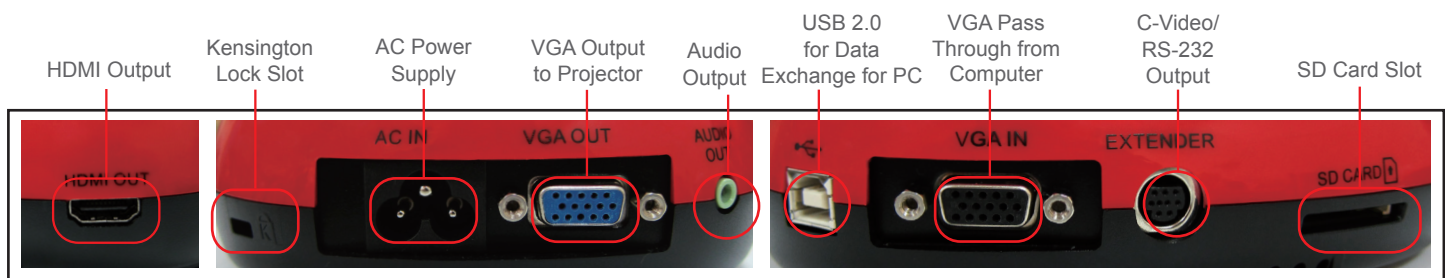

User Interface

Lumens™
Brighter Teaching

Lumens Integration, Inc.
4116 Clipper Court
Fremont, CA. 94538
Phone : 888.542.3235
Fax : 510.252.1389
<http://www.MyLumens.com>

Lumens Europe
Stationstraat 5
1730 Asse, Belgium
Phone : +32 (0) 2 452 76 00
Fax : +32 (0) 2 452 76 00
<http://www.MyLumens.com>