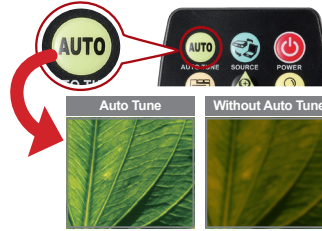

Anti-Reflection

With the Lumens™ side lamp, gooseneck design, the direction of the light source can be adjusted according to the environment to prevent reflections.

Auto Tune

The DC192 has a convenient single button to automatically adjust the clarity, brightness, and color according to the actual environment.

Extremely Smooth Dynamic Image

With 30 fps, the DC192 captures every tiny movement during playback without delays. Even flapping insect wings can be clearly observed in great detail.