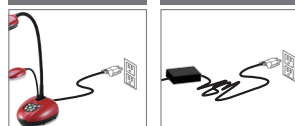

Built-in Power External Power

Built-in Power

The DC192 has a more stable power supply and fewer items to detach to enable consistent and constant image and data flow.