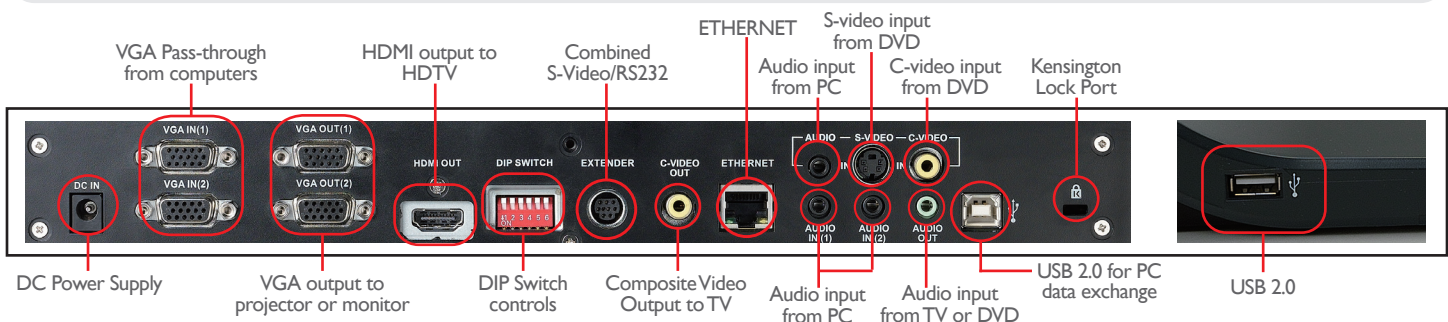

OTHER

Weight : 12.3 lbs (5.6 Kg)
Dimensions Operating : 18.3" x 15.2" x 23.1" (466 x 385 x 588 mm) (L x W x H)
Dimensions Folded : 18.3" x 15.2" x 6" (466 x 385 x 152 mm) (L x W x H)
Warranty : 5-year
Compliance : Lumens™ comply with these important standards : FCC-EMI, cUL, CE-EMC, CE-LVD, RoHS, and WEEE

I/O CONNECTIONS

Lumens™
Brighter Teaching

Lumens Integration, Inc.
4116 Clipper Court
Fremont, CA. 94538
Phone : 888.542.3235
Fax : 510.252.1389
<http://www.MyLumens.com>

Lumens Europe
Stationstraat 5
1730 Asse, Belgium
Phone : +32 (0) 2 452 76 00
Fax : +32 (0) 2 452 76 00
<http://www.MyLumens.com>