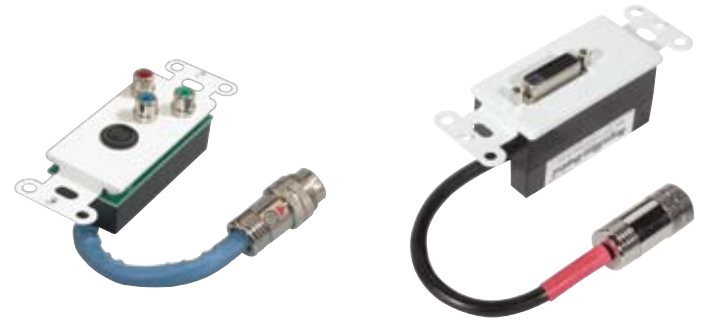

BREAK-AWAY TECHNOLOGY

Break-Away From Rigid Connection Choices With Adaptable & Efficient Terminations

You'll select from two Break-Away termination options: Decora* compatible Wall Plates and/or Flying Leads. Choose the termination that's right for your application without having to worry about performance variation or installation barriers.

For example: Opt for Flying Leads when cables terminate directly to the back of an audio/video component rack, and use a Wall Plate when it will be visible.

You have a choice of signal configurations with RapidRun Break-Aways. Combined with your selection of Wall Plate colors and Flying Lead lengths, RapidRun offers hundreds of configuration options. For easy disguise on a theater ceiling, Break-Away Wall Plates are available in traditional white, ivory, black and brushed aluminum. Plus, Break-Away Flying Leads are available with 24k gold-plated connectors in lengths of 1.5ft, 3ft, 6ft and 10ft. Combined with our unique DIN Wall Plates, they provide the ultimate flexibility and utility. Additional system options include a line of Test Cables and Extension Cables for the Runners.