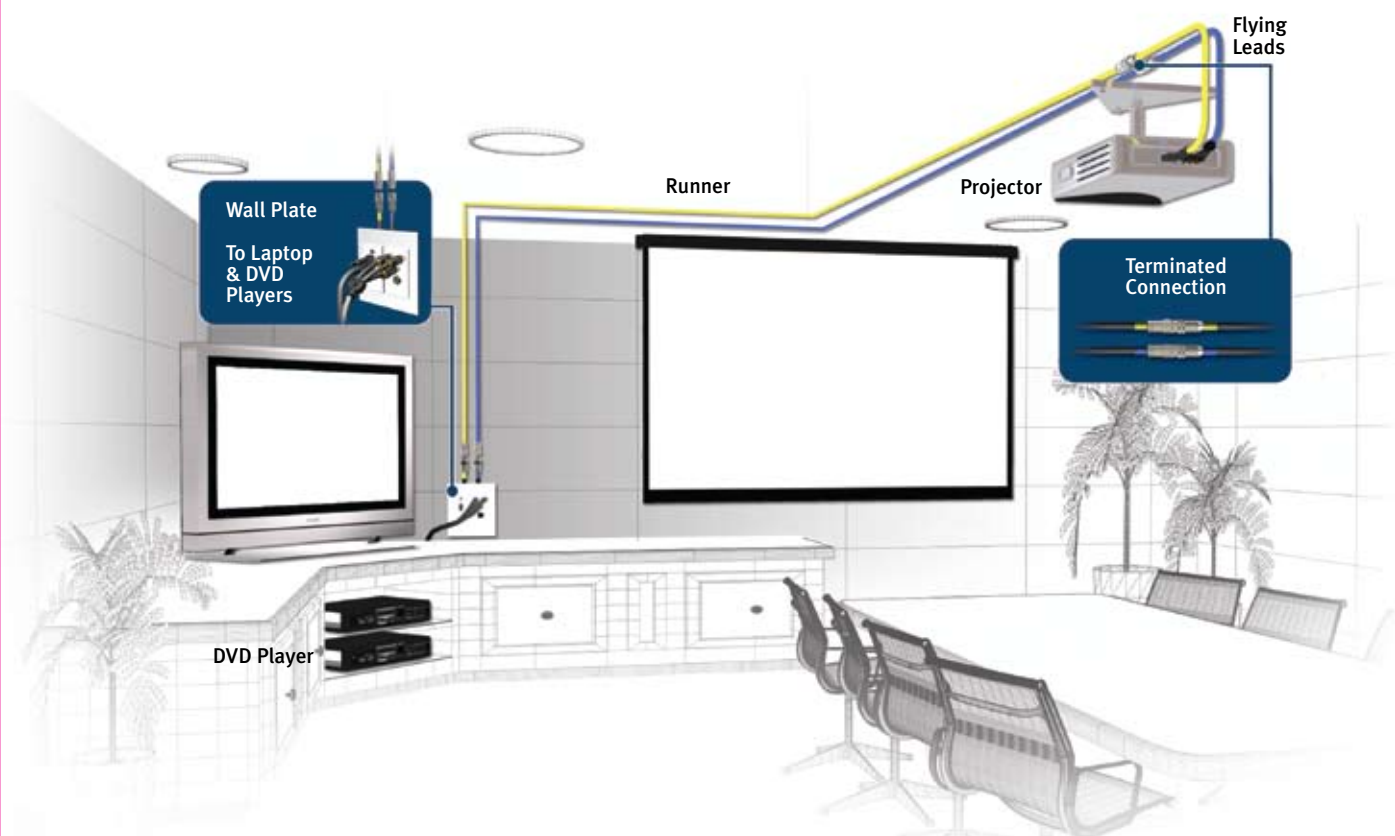

CONFERENCE ROOMS