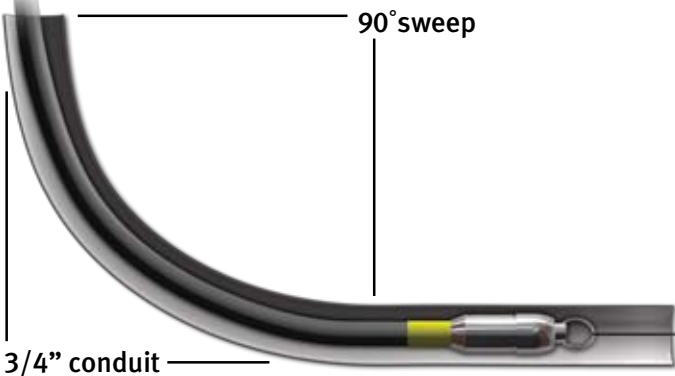

Flexible Durability

While durable enough to withstand 30lbs of pulling tension, the connector is small enough to pull through 3/4" conduit, even at a 90° sweep.