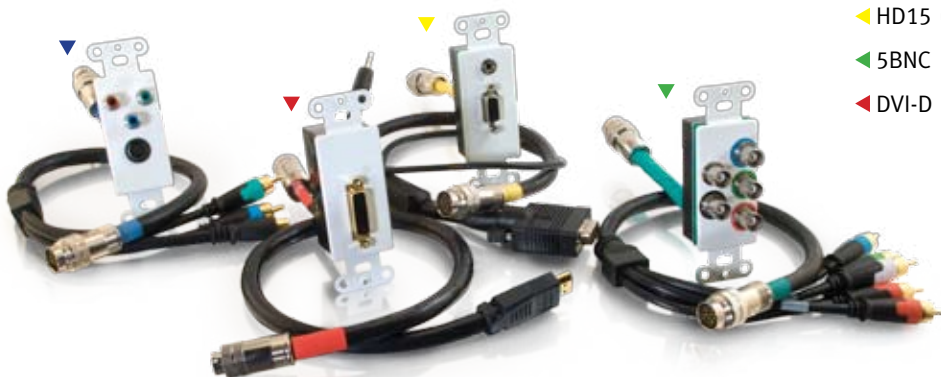

HOW RAPIDRUN WORKS

The 2-Step RapidRun System

1. Choose a Runner

2. Choose a Break-Away (Wall Plate/Flying Lead)

Wall Plate

Flying Lead

Flying Lead with a Wall Plate

Flying Lead with a Flying Lead

- ◀ Component Video + S-Video
- ▶ HD15 (UXGA) + 3.5mm Audio
- ◀ 5BNC
- ▶ DVI-D & HDMI™

RUNNER TECHNOLOGY

Imagine pulling a VGA cable through a conduit with a 90° sweep and not worrying about all those small pins when you're done. Even better, imagine switching the installed cable from VGA to Component Video or switching DVI to HDMI™ in less than a minute. RapidRun makes these scenarios a reality. Never before has an interconnect system offered such adaptability.

Runner cables are terminated with female connectors, eliminating the risk of fatal damage to the pins. To provide maximum installation ease, the female connectors include a protective cap with pulling eye. While able to withstand a maximum pulling tension of 30lbs, the split ring will fail long before damage can be done to the termination points. The connector shape also plays a role in RapidRun's ease of installation. The unique geometry of the female connector allows it to glide through a conduit, and the design of the connector provides enough relief so that the connector can pass through a 90° sweep. For fast connections to the Runner, Break-Away terminations are finished with a male connector. Align the red arrows to guide the connectors together and tighten the knurled locking ring. Pin configurations and mechanical keys allow acceptable combinations to easily mate while blocking incompatible Break-Away combinations.