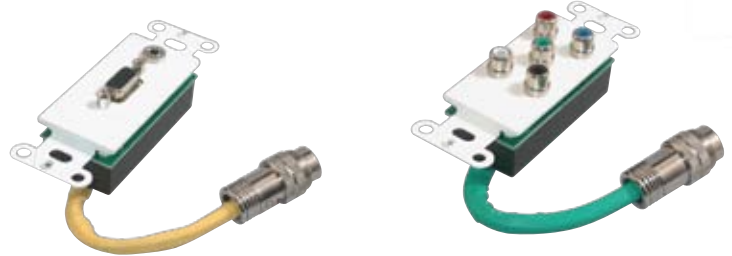

BREAK-AWAY TECHNOLOGY

Break-Away From Rigid Connection Choices With Adaptable & Efficient Terminations

You'll select from two Break-Away termination options: Decora* compatible Wall Plates and/or Flying Leads. Choose the termination that's right for your application without having to worry about performance variation or installation barriers.

For example: Opt for Flying Leads when cables terminate directly to the back of an audio/video component rack, and use a Wall Plate when it will be visible.

You have a choice of signal configurations with RapidRun Break-Aways. Combined with your selection of Wall Plate colors and Flying Lead lengths, RapidRun offers hundreds of configuration options. For easy disguise on a theater ceiling, Break-Away Wall Plates are available in traditional white, ivory, black and brushed aluminum. Plus, Break-Away Flying Leads are available with 24k gold-plated connectors in lengths of 1.5ft, 3ft, 6ft and 10ft. Combined with our unique DIN Wall Plates, they provide the ultimate flexibility and utility. Additional system options include a line of Test Cables and Extension Cables for the Runners.