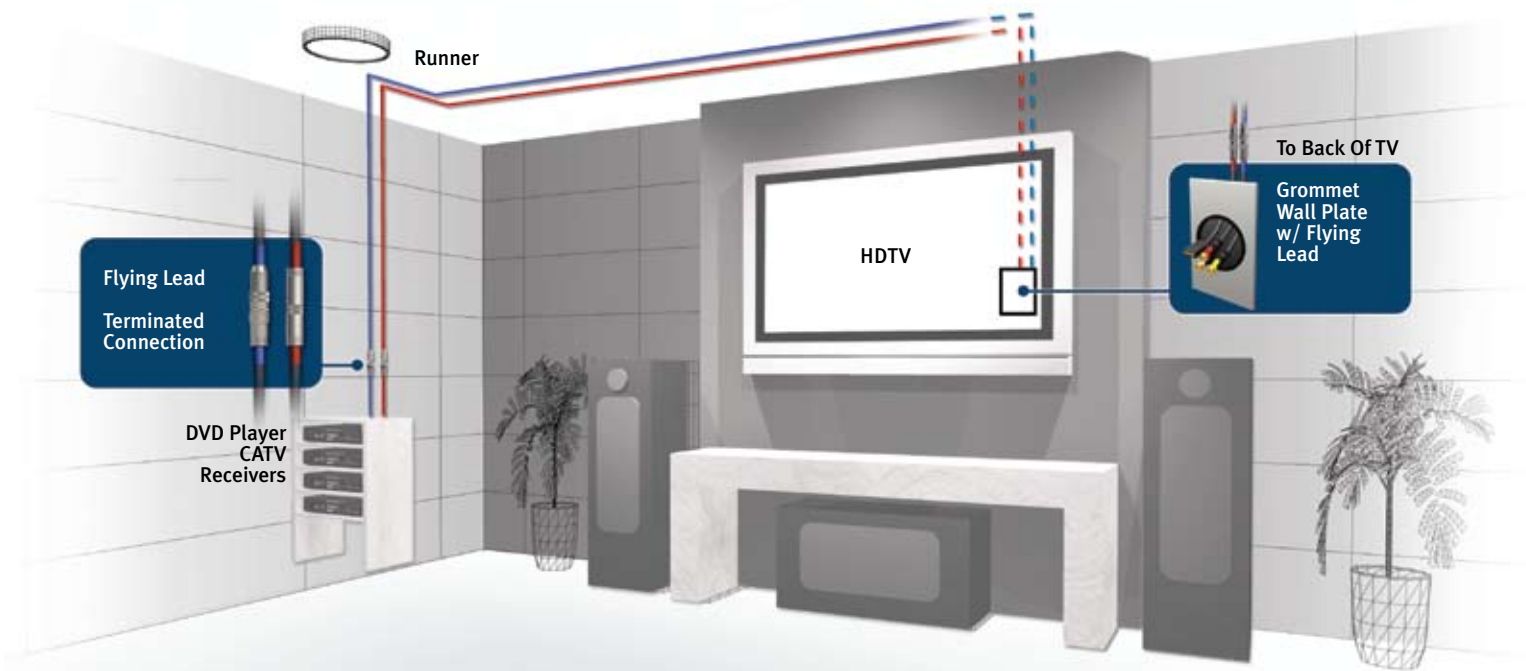

Brushed Aluminum Wall Plates

Durable Brushed Aluminum • Cuts Down On Running Multiple Cables • Upgradable • Front-Faced Labeling For Easy Connection • Do More!

	42320	42321	42322	42308	42304	42305
Description	Aluminum Wall Plate HD15+3.5+3RCA	Aluminum Wall Plate HD15+3.5+F+3RCA+SV	Aluminum Wall Plate HD15+3.5+3RCA+SV	Aluminum Wall Plate HD15+3.5+RGB+SV+2KS	Aluminum Wall Plate HD15+3.5+3RCA+SV+2KS	Aluminum Wall Plate HD15+3.5+3RCA+SV+4KS
Signal Types	VGA, Audio, Composite Video/Audio	VGA, Audio, Composite Video/Audio, S-Video, Plus 1 F-Type Connector	VGA, Audio, Composite Video/Audio, Plus S-Video	VGA, Audio, S-Video, Component Video for HD Images & Videos, 2 Keystone Jacks for Networking & USB Applications	VGA, Audio, S-Video, Composite Video/Audio, 2 Keystone Jacks for Networking & USB Applications	VGA, Audio, S-Video, Composite Video/Audio, 4 Keystone Jacks for Networking & USB Applications
Runner Type Required	Eliminate all those messy cables - VGA & Video in 1 Runner	Cuts down on pulling multiple cables - 1 VGA & 1 Video Runner	Cuts down on pulling multiple cables - 1 VGA & 1 Video Runner	Cuts down on pulling multiple cables - 1 VGA & 1 Video Runner	Cuts down on pulling multiple cables - 1 VGA & 1 Video Runner	Cuts down on pulling multiple cables - 1 VGA & 1 Video Runner
Box Required	Use 1 Single Gang Box for your video needs	Use 1 Single Gang Box for your video needs	Use 1 Single Gang Box for your video needs	Use 1 Dual Gang Box for both your Video & DataCom needs	Use 1 Dual Gang Box for both your Video & DataCom needs	Use 1 Dual Gang Box for both your Video & DataCom needs

THE COMMERCIAL & RESIDENTIAL MARKETS

RapidRun is the perfect fit for installing and upgrading conference rooms, home theaters, video displays and other in-wall applications.

Versatility, High Performance & Quality