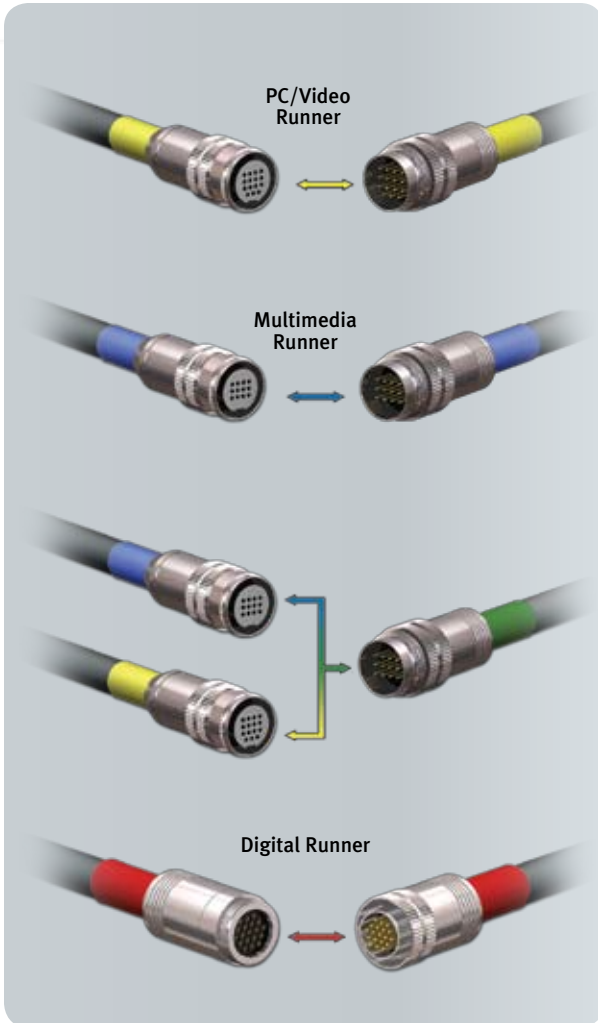

Just select the Wall Plate or Flying Lead that is right for your A/V application, connect the Break-Away to the Runner and with a twist and turn, your termination is complete.

RapidRun is the fast, complete A/V cabling system.

Mylar foil shield with tinned copper braid

Pulling cap designed to withstand 30lbs of pulling tension

Ideal for home theater and PC applications

CL2-rated PVC for in-wall installation

Ideal For

High Definition Home Theater
Studio Equipment Interconnects
High Definition Video Distribution
And much more

CONNECTOR TECHNOLOGY

Seamless Connectivity & Maximum Flexibility

The secret to RapidRun's flexibility is its connector technology which creates a lossless connection between the Runner and Break-Away. A precision-machined connector shell is cut from solid brass and plated with a bright nickel finish.

Runner cables are terminated with female connectors, eliminating the risk of fatal damage to the pins. To provide maximum installation ease, the female connectors include a protective cap with pulling eye. While able to withstand a maximum pulling tension of 30lbs, the split ring will fail long before damage can be done to the termination points. The connector shape also plays a role in RapidRun's ease of installation. The unique geometry of the female connector allows it to glide through a conduit, and the design of the connector provides enough relief so that the connector can pass through a 90° sweep. For fast connections to the Runner, Break-Away terminations are finished with a male connector. Align the red arrows to guide the connectors together and tighten the knurled locking ring. Pin configurations and mechanical keys allow acceptable combinations to easily mate while blocking incompatible Break-Away combinations.