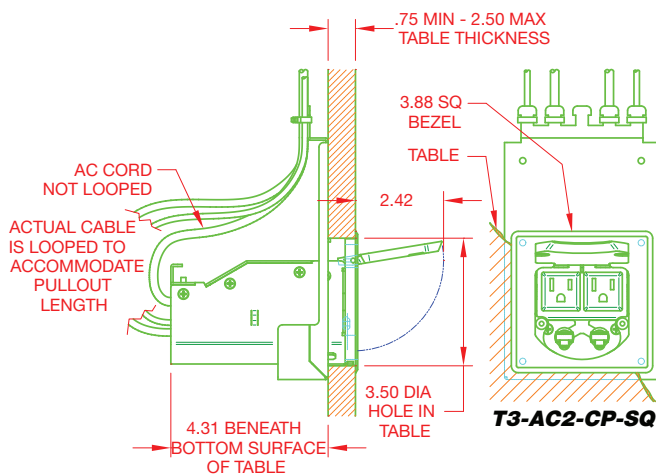

T3-AC2-CP 3.5" Round Table Box w/ Square or Round Cover

"Edison" = Standard 3 Prong Edison Plug NEMA 5-15 "Mains" = Hard Wired Electric Feed

16970	T3-AC2-CP-BLK	2 A/C and 2 Data Cable Pull - Edison - Round - Black
17029	T3-AC2HW-CP-BLK	2 A/C and 2 Data Cable Pull - Mains - Round - Black
16973	T3-AC2-CP-SQBLK	2 A/C and 2 Data Cable Pull - Edison - Square - Black
17032	T3-AC2HW-CP-SQBLK	2 A/C and 2 Data Cable Pull - Mains - Square - Black
16969	T3-AC2-CP-ALU	2 A/C and 2 Data Cable Pull - Edison - Round - Aluminum
17028	T3-AC2HW-CP-ALU	2 A/C and 2 Data Cable Pull - Mains - Round - Aluminum
16972	T3-AC2-CP-SQALU	2 A/C and 2 Data Cable Pull - Edison - Square - Aluminum
17031	T3-AC2HW-CP-SQALU	2 A/C and 2 Data Cable Pull - Mains - Square - Aluminum
16971	T3-AC2-CP-BRS	2 A/C and 2 Data Cable Pull - Edison - Round - Brass
17030	T3-AC2HW-CP-BRS	2 A/C and 2 Data Cable Pull - Mains - Round - Brass
16974	T3-AC2-CP-SQBRS	2 A/C and 2 Data Cable Pull - Edison - Square - Brass
17033	T3-AC2HW-CP-SQBRS	2 A/C and 2 Data Cable Pull - Mains - Square - Brass

Specifications are subject to change without notice.

244 Bergen Boulevard, Woodland Park, NJ 07424
Phone: 973.785.4347 · Fax: 973.785.4207
Web: www.fsrinc.com · E-mail: sales@fsrinc.com