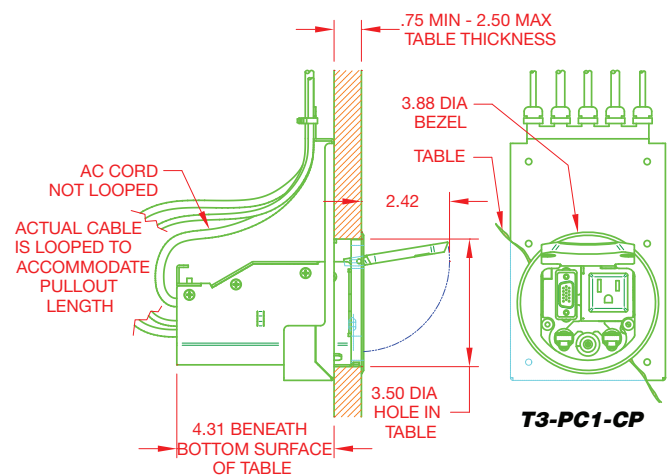

T3-AC2-CP 3.5" Round Table Box w/ Square or Round Cover

"Edison" = Standard 3 Prong Edison Plug NEMA 5-15 "Mains" = Hard Wired Electric Feed

16970	T3-AC2-CP-BLK	2 A/C and 2 Data Cable Pull - Edison - Round - Black
17029	T3-AC2HW-CP-BLK	2 A/C and 2 Data Cable Pull - Mains - Round - Black
16973	T3-AC2-CP-SQBLK	2 A/C and 2 Data Cable Pull - Edison - Square - Black
17032	T3-AC2HW-CP-SQBLK	2 A/C and 2 Data Cable Pull - Mains - Square - Black
16969	T3-AC2-CP-ALU	2 A/C and 2 Data Cable Pull - Edison - Round - Aluminum
17028	T3-AC2HW-CP-ALU	2 A/C and 2 Data Cable Pull - Mains - Round - Aluminum
16972	T3-AC2-CP-SQALU	2 A/C and 2 Data Cable Pull - Edison - Square - Aluminum
17031	T3-AC2HW-CP-SQALU	2 A/C and 2 Data Cable Pull - Mains - Square - Aluminum
16971	T3-AC2-CP-BRS	2 A/C and 2 Data Cable Pull - Edison - Round - Brass
17030	T3-AC2HW-CP-BRS	2 A/C and 2 Data Cable Pull - Mains - Round - Brass
16974	T3-AC2-CP-SQBRS	2 A/C and 2 Data Cable Pull - Edison - Square - Brass
17033	T3-AC2HW-CP-SQBRS	2 A/C and 2 Data Cable Pull - Mains - Square - Brass

Specifications are subject to change without notice.

244 Bergen Boulevard, Woodland Park, NJ 07424
Phone: 973.785.4347 · Fax: 973.785.4207
Web: www.fsrinc.com · E-mail: sales@fsrinc.com