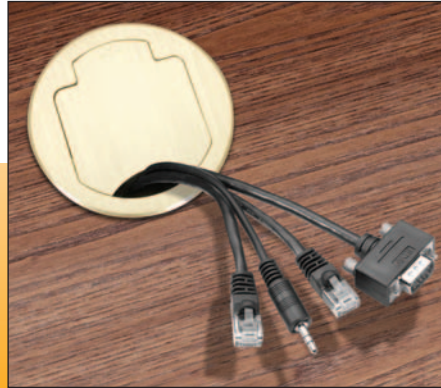

T3-PC1-CP & T3-AC2-CP

Table Boxes with Pre-installed Pull-out Cables

FSR

Metal Products Group

T3-PC1-CP / T3-AC2-CP

PRELIMINARY SPECIFICATIONS

T3-PC1-CP

Shown with round cover in aluminum.

T3-AC2-CP

Shown with round cover in black.

T3-PC1-CP

Shown with round cover in brass.

DESCRIPTION

The T3-PC1-CP and T3-AC2-CP are ideal table boxes for desktop and laptop PC users, where convenient access to network drops, AC power sources and video/audio displays is required. The small footprint provides an un-obtrusive complement to any décor. Integral pull-out cables are included.

The T3-PC1-CP allows the user to connect their Laptop or PC to AC power and an external video display and house sound system as well as "link up" with network and phone lines.

The T3-AC2-CP primarily allows quick, convenient access to AC power outlets and pre-installed network cables for up to two computers or laptops.

The T3-PC1-CP includes:

- 1 AC Power outlet with 9' Cord and plug
- 1 HD15 male to HD15 male Computer Video cable 5'
- 1 Stereo mini jack male to Stereo mini jack male cable 5'
- 2 RJ-45 to RJ-45 CAT-5e (EIA/TIA568B) cables 9'